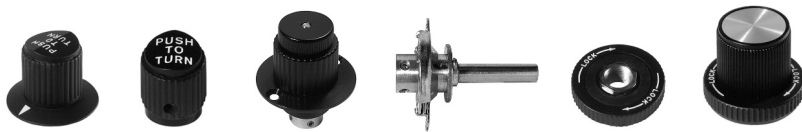

# Military Knobs

MS91528 SERIES KNOBS

MS91528 SERIES CONCENTRIC KNOBS

MS91528 TACTILE-SHAPED TOPS

MIL-K-3926 NONILLUMINATED KNOBS

MS90120 NONILLUMINATED KNOBS

SPECIAL KNOBS

MS SERIES AIRCRAFT CONTROL HANDLES

NAS SERIES AIRCRAFT CONTROL HANDLES

MS91524 THROUGH MS91525- CASTED KNOBS

**Q#1**  
EHC  
Quality First

NAS 1553 SERIES- CASTED CLAMP KNOBS

CASTED AND MACHINED METAL KNOBS

MECHANICAL DEVICES

HARDWARE

Visit our website  
[www.ehcknobs.com](http://www.ehcknobs.com)